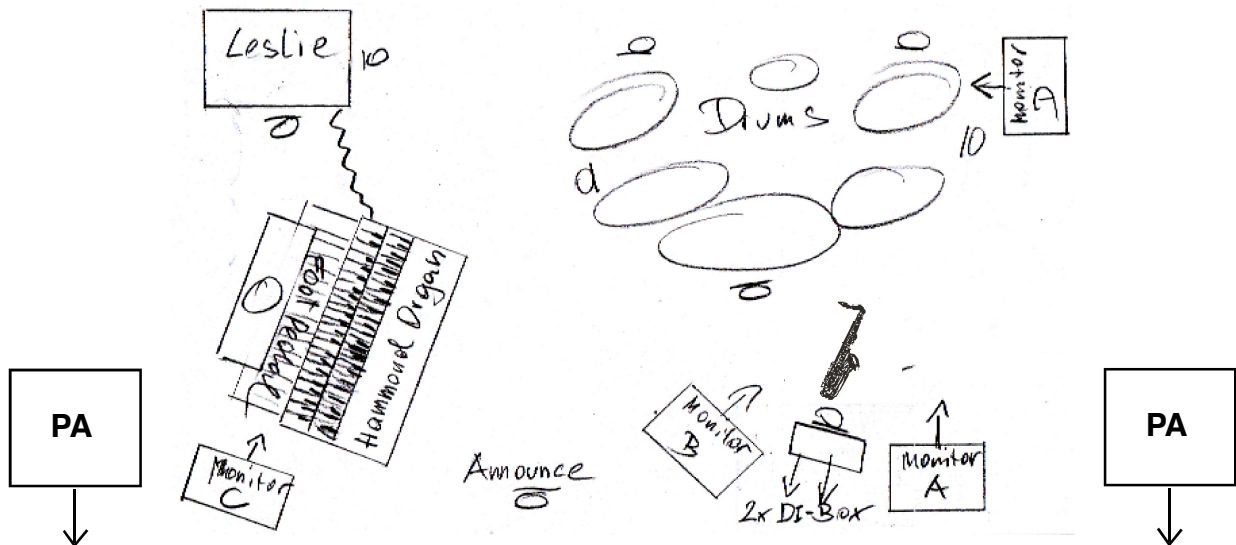

Stageplan Harry Sokal "Groove"

Harry Sokal Tenor Sax, Raphael Wressnig Hammond Organ, Lukas Knöfler Drums
 contact: em@kunstplus.com contact for technical requirements: harry@harrysokal.com

- One Hammond B3 or Hammond C3 or Hammond A100 with bench & pedals and needed cables
- One Leslie cabinet (models: 122 OR 147 OR 145 OR 142)
for alternatives concerning Organ and Leslie please get in touch with: office@raphaelwressnig.com
- One Drum Set: professional quality brand like: Ludwig, Gretsch, Pearl, Sonor, Yamaha, DW, Tama, or comparable quality. If possible vintage drums (in good condition),
Drum Sizes: 1x Bass Drum 20" or "22" 1x Snare Drum 14" (wood preferred)
 1x Rack Tom 12" or 13" , 1x Floor Tom 14" or 16"
Drum Heads: single ply coated heads (Remo Ambassador coated, Evans G1) new or in good condition
Hardware:
 1x DrumThrone /Chair (solid ! please make sure the drum seat top doesn't wriggle!)
 1x Bass Drum pedal, 1x Hi-Hat pedal (including clutch for Hi-Hat cymbals)
 1x Snare Drum stands ! 3x Cymbal boom Stands ! (with felts and wing nuts!)
Extras: 1 x Carpet (aproxx 2 x 2 meters)
- One Music stand
- One High quality stereo PA-system fitting to the room, controlled by a professional sound engineer
- One Mixing desk with phantom power and four pre fade outputs for 4 seperate monitormixes
- One Digital reverb unit (preferable lexicon or comparable quality)
- Four Monitor wedges 12"+ 2" or 10" +1" (two way) on four different mixes (see plan above).
Enough Mic Stands ! (for saxophone please 2 piece boom stand if possible!)
- All Set up and checked befor the soundcheck - ready to use.
In case of questions please contact above Email addresses !!